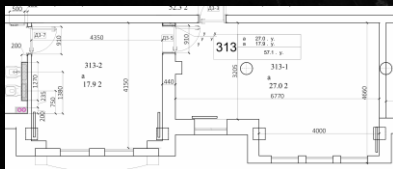

STYLE

MODERN CLASSIC

ROOM CONCEPT 101

23.91 m²

SEATS PLACE

2 PLACE

STYLE

MODERN CLASSIC

ROOM CONCEPT 312

32.1 m²

SEATS PLACE

2+1 PLACE

STYLE

MODERN CLASSIC

ROOM CONCEPT LUX 313

44.9 m²

SEATS PLACE

5 PLACE

STYLE

MODERN CLASSIC

BAR
BADROOM
313 LUX

SPA POOL ZONE

242.27 m²

SEATS PLACE

24 PLACE

STYLE

MODERN CLASSIC

SPA DRESS ROOM

13.23 m²

SEATS PLACE

12 PLACE

STYLE