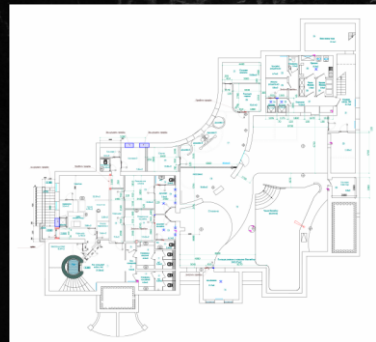

SEATS PLACE

5 PLACE

STYLE

MODERN CLASSIC

BAR
BADROOM
313 LUX

SPA POOL ZONE

242.27 m²

SEATS PLACE

24 PLACE

STYLE

MODERN CLASSIC

SPA DRESS ROOM

13.23 m²

SEATS PLACE

12 PLACE

STYLE

MODERN CLASSIC

SHOWER

7.3 m²

SEATS PLACE

2 PLACE

STYLE

MODERN CLASSIC

TOILET

6.2 m²

SEATS PLACE

2 PLACE

STYLE

MODERN CLASSIC

SAUNA

10.61 m²

SEATS PLACE