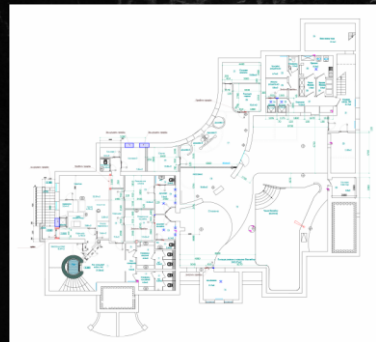

SEATS PLACE

5 PLACE

STYLE

MODERN CLASSIC

BAR
BADROOM
313 LUX

SPA POOL ZONE

242.27 m²

SEATS PLACE

6.2 m²

SEATS PLACE

2 PLACE

STYLE

MODERN CLASSIC

SAUNA

10.61 m²

SEATS PLACE

6 PLACE

STYLE

MODERN CLASSIC

SALT ROOM

10.20 m²

SEATS PLACE

2 PLACE

STYLE

MODERN CLASSIC

SPA MASSAGE

18.43 m²

SEATS PLACE

1 PLACE

STYLE

MODERN CLASSIC

SPA SHOWER LARGE