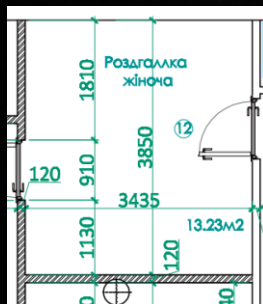

SEATS PLACE

5 PLACE

STYLE

MODERN CLASSIC

BAR
BADROOM
313 LUX

SPA POOL ZONE

242.27 m²

SEATS PLACE

24 PLACE

STYLE

MODERN CLASSIC

SPA DRESS ROOM

13.23 m²

SEATS PLACE

12 PLACE

STYLE

MODERN CLASSIC

SHOWER

7.3 m²

SEATS PLACE

2 PLACE

STYLE

MODERN CLASSIC

TOILET

6.2 m²

SEATS PLACE

2 PLACE

STYLE

MODERN CLASSIC

SAUNA

10.61 m²

SEATS PLACE