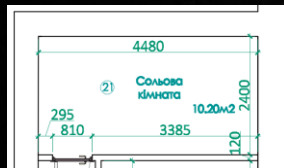

6.2 m²

SEATS PLACE

2 PLACE

STYLE

MODERN CLASSIC

SAUNA

10.61 m²

SEATS PLACE

6 PLACE

STYLE

MODERN CLASSIC

SALT ROOM

10.20 m²

SEATS PLACE

2 PLACE

STYLE

MODERN CLASSIC

SPA MASSAGE

18.43 m²

SEATS PLACE

1 PLACE

STYLE

MODERN CLASSIC

SPA SHOWER LARGE