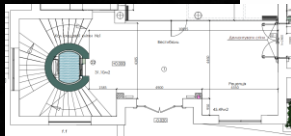

RECEPTION

45.49 m²

SEATS PLACE

5 PLACE

STYLE

MODERN CLASSIC

RESTAURANT

105.79 m2

SEATS PLACE

58 PLACE

STYLE

MODERN CLASSIC

OFFICE

22.06 m²

SEATS PLACE

8 PLACE

STYLE

MODERN CLASSIC

ROOM CONCEPT 101

23.91 m²

SEATS PLACE

2 PLACE

STYLE

MODERN CLASSIC

ROOM CONCEPT 312

32.1 m²

SEATS PLACE

2+1 PLACE

STYLE

MODERN CLASSIC

ROOM CONCEPT LUX 313

44.9 m²