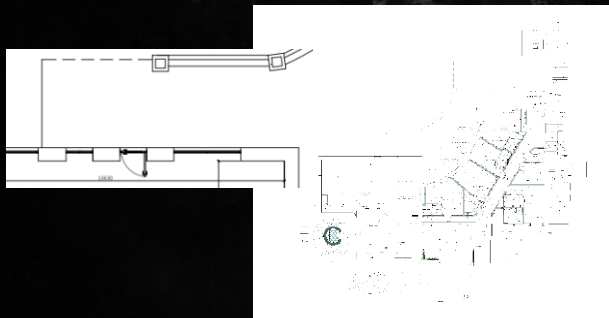

42.64 m²

STYLE

MODERN CLASSIC

OUTDOOR TERRACE 40.43 m²

SEATS PLACE 15 PLACE

STYLE MODERN CLASSIC

CHILDREN ROOM

13.21 m²