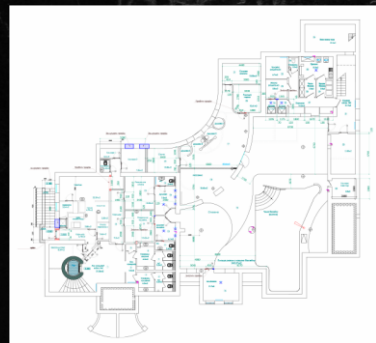

SEATS PLACE

5 PLACE

STYLE

MODERN CLASSIC

BAR
BADROOM
313 LUX

SPA POOL ZONE

242.27 m²

SEATS PLACE

MODERN CLASSIC

SHOWER

7.3 m²

SEATS PLACE

2 PLACE

STYLE

MODERN CLASSIC

TOILET

6.2 m²

SEATS PLACE

2 PLACE

STYLE

MODERN CLASSIC

SAUNA

10.61 m²

SEATS PLACE

6 PLACE

STYLE

MODERN CLASSIC

SALT ROOM

10.20 m²

SEATS PLACE

2 PLACE

STYLE