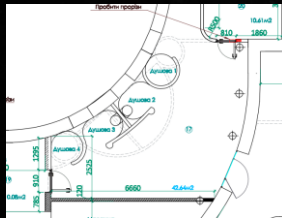

6.2 m²

SEATS PLACE

2 PLACE

STYLE

MODERN CLASSIC

SAUNA

10.61 m²

SEATS PLACE

6 PLACE

STYLE

MODERN CLASSIC

SALT ROOM

10.20 m²

SEATS PLACE

2 PLACE

STYLE

MODERN CLASSIC

SPA MASSAGE

18.43 m²

SEATS PLACE

1 PLACE

STYLE

MODERN CLASSIC

SPA SHOWER LARGE

42.64 m²

STYLE

MODERN CLASSIC

OUTDOOR TERRACE 40.43 m²

SEATS PLACE 15 PLACE

STYLE MODERN CLASSIC

CHILDREN ROOM

13.21 m²