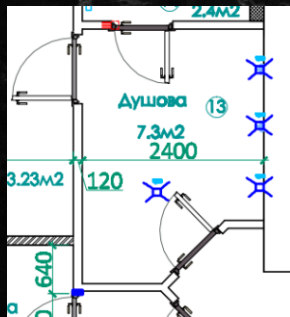

SEATS PLACE

5 PLACE

STYLE

MODERN CLASSIC

BAR
BADROOM
313 LUX

SPA POOL ZONE

242.27 m²

SEATS PLACE

MODERN CLASSIC

SHOWER

7.3 m²

SEATS PLACE

2 PLACE

STYLE

MODERN CLASSIC

TOILET

6.2 m²

SEATS PLACE

2 PLACE

STYLE

MODERN CLASSIC

SAUNA

10.61 m²

SEATS PLACE