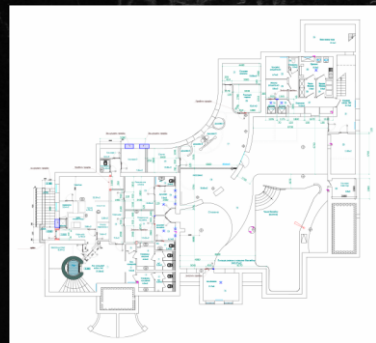

SEATS PLACE

5 PLACE

STYLE

MODERN CLASSIC

BAR
BADROOM
313 LUX

SPA POOL ZONE

242.27 m²

SEATS PLACE

6.2 m²

SEATS PLACE

2 PLACE

STYLE

MODERN CLASSIC

SAUNA

10.61 m²

SEATS PLACE

6 PLACE

STYLE

MODERN CLASSIC

SALT ROOM

10.20 m²

SEATS PLACE

2 PLACE

STYLE

MODERN CLASSIC

SPA MASSAGE

18.43 m²

SEATS PLACE

1 PLACE

STYLE

MODERN CLASSIC

SPA SHOWER LARGE