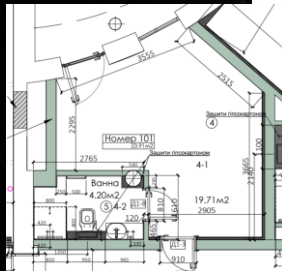

SEATS PLACE

58 PLACE

STYLE

MODERN CLASSIC

OFFICE

22.06 m²

SEATS PLACE

8 PLACE

STYLE

MODERN CLASSIC

ROOM CONCEPT 101

23.91 m²

SEATS PLACE

2 PLACE

STYLE

MODERN CLASSIC

ROOM CONCEPT 312

32.1 m²

SEATS PLACE

2+1 PLACE

STYLE

MODERN CLASSIC

ROOM CONCEPT LUX 313

44.9 m²

SEATS PLACE

5 PLACE

STYLE

MODERN CLASSIC

BAR
BADROOM
313 LUX

SPA POOL ZONE

242.27 m²

SEATS PLACE