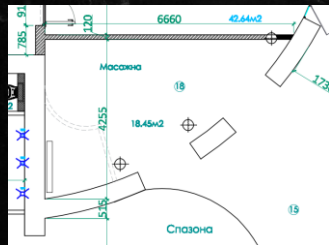

6.2 m²

SEATS PLACE

2 PLACE

STYLE

MODERN CLASSIC

SAUNA

10.61 m²

SEATS PLACE

6 PLACE

STYLE

MODERN CLASSIC

SALT ROOM

10.20 m²

SEATS PLACE

2 PLACE

STYLE

MODERN CLASSIC

SPA MASSAGE

18.43 m²

SEATS PLACE

1 PLACE

STYLE

MODERN CLASSIC

SPA SHOWER LARGE

42.64 m²

STYLE

MODERN CLASSIC

OUTDOOR TERRACE 40.43 m²

SEATS PLACE 15 PLACE

STYLE MODERN CLASSIC

CHILDREN ROOM

13.21 m²