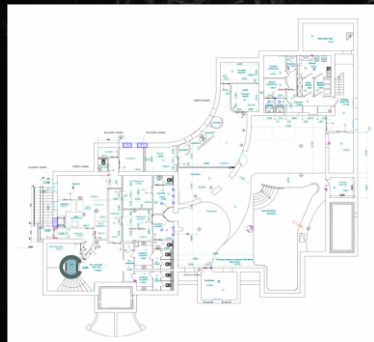

SEATS PLACE

5 PLACE

STYLE

MODERN CLASSIC

BAR
BADROOM
313 LUX

SPA POOL ZONE

242.27 m²

SEATS PLACE

6 PLACE

STYLE

MODERN CLASSIC

SALT ROOM

10.20 m²

SEATS PLACE

2 PLACE

STYLE

MODERN CLASSIC

SPA MASSAGE

18.43 m²

SEATS PLACE

1 PLACE

STYLE

MODERN CLASSIC

SPA SHOWER LARGE

42.64 m²

STYLE

MODERN CLASSIC

OUTDOOR TERRACE 40.43 m²

SEATS PLACE 15 PLACE

STYLE MODERN CLASSIC

CHILDREN ROOM

13.21 m²