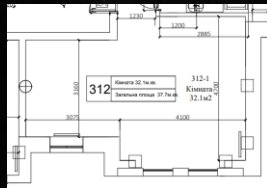

SEATS PLACE

58 PLACE

STYLE

MODERN CLASSIC

OFFICE

22.06 m²

SEATS PLACE

8 PLACE

STYLE

MODERN CLASSIC

ROOM CONCEPT 101

23.91 m²

SEATS PLACE

2 PLACE

STYLE

MODERN CLASSIC

ROOM CONCEPT 312

32.1 m²

SEATS PLACE

2+1 PLACE

STYLE

MODERN CLASSIC

ROOM CONCEPT LUX 313

44.9 m²

SEATS PLACE

5 PLACE

STYLE

MODERN CLASSIC

BAR
BADROOM
313 LUX

SPA POOL ZONE

242.27 m²

SEATS PLACE