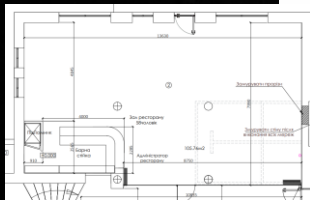

RECEPTION

45.49 m²

SEATS PLACE

5 PLACE

STYLE

MODERN CLASSIC

RESTAURANT

105.79 m2

SEATS PLACE

58 PLACE

STYLE

MODERN CLASSIC

OFFICE

22.06 m²

SEATS PLACE

8 PLACE

STYLE

MODERN CLASSIC

ROOM CONCEPT 101

23.91 m²

SEATS PLACE

2 PLACE

STYLE

MODERN CLASSIC

ROOM CONCEPT 312

32.1 m²

SEATS PLACE

2+1 PLACE

STYLE

MODERN CLASSIC

ROOM CONCEPT LUX 313

44.9 m²