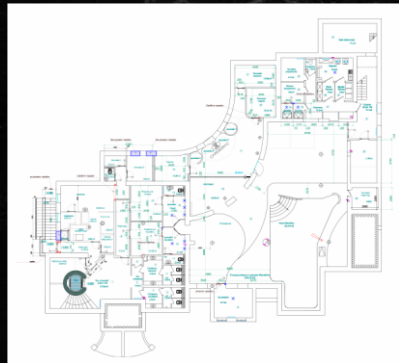

ROOM CONCEPT 312

32.1 m²

SEATS PLACE

2+1 PLACE

STYLE

MODERN CLASSIC

ROOM CONCEPT LUX 313

44.9 m²

SEATS PLACE

5 PLACE

STYLE

MODERN CLASSIC

BAR
BADROOM
313 LUX

SPA POOL ZONE

242.27 m²

SEATS PLACE

24 PLACE

STYLE

MODERN CLASSIC

SPA DRESS ROOM

13.23 m²

SEATS PLACE

12 PLACE

STYLE

MODERN CLASSIC

SHOWER

7.3 m²

SEATS PLACE

2 PLACE

STYLE

MODERN CLASSIC

TOILET